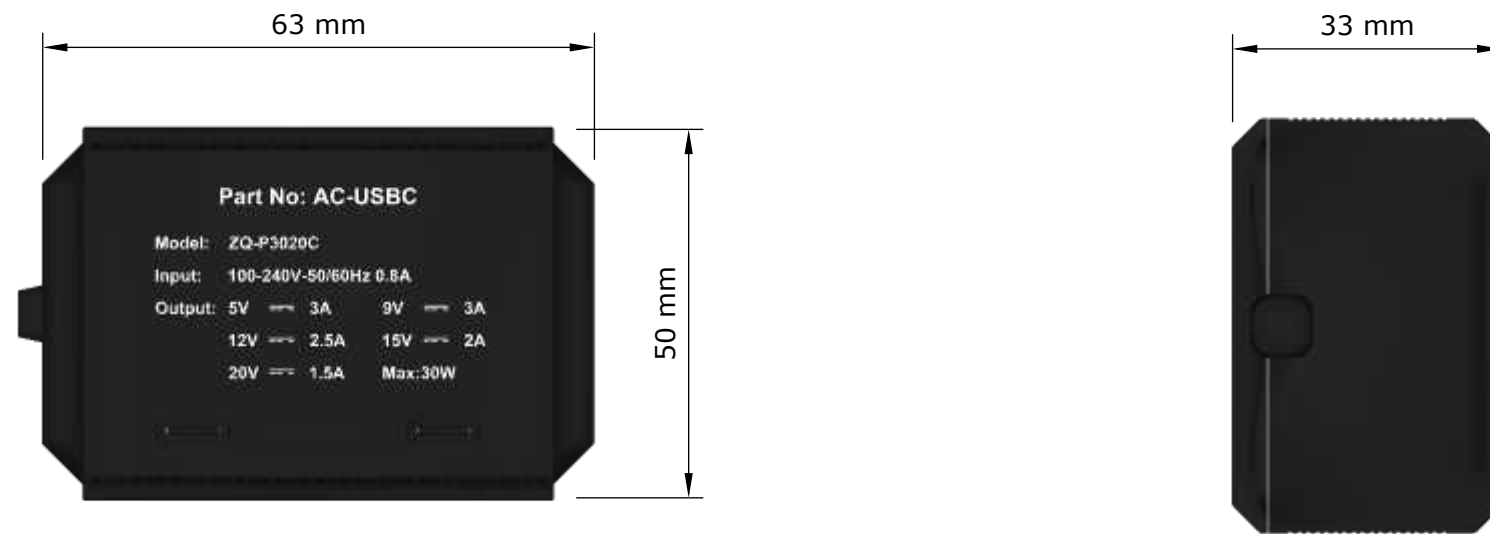

Dimensions

AC-USBC2

11821 Buckner Rd
Austin TX 78726

120 - 240 VAC 50/60Hz
Wago nuts provided

2x 30 watt USB-C Power Delivery Ports

PD profiles: 5v 3amp, 9v 3amp, 12v 2.5amp, 15v 2 amp, 20v 1.5amp

Wiring Diagram

We recommend using our 60 watt USB-C to USB-C Cables for full functionality

• USB-C to USB-C
or
USB-C to Lightning*

DATE:
January 22, 2026

TITLE:
AC-USBC2

DRAWING NUMBER:

A