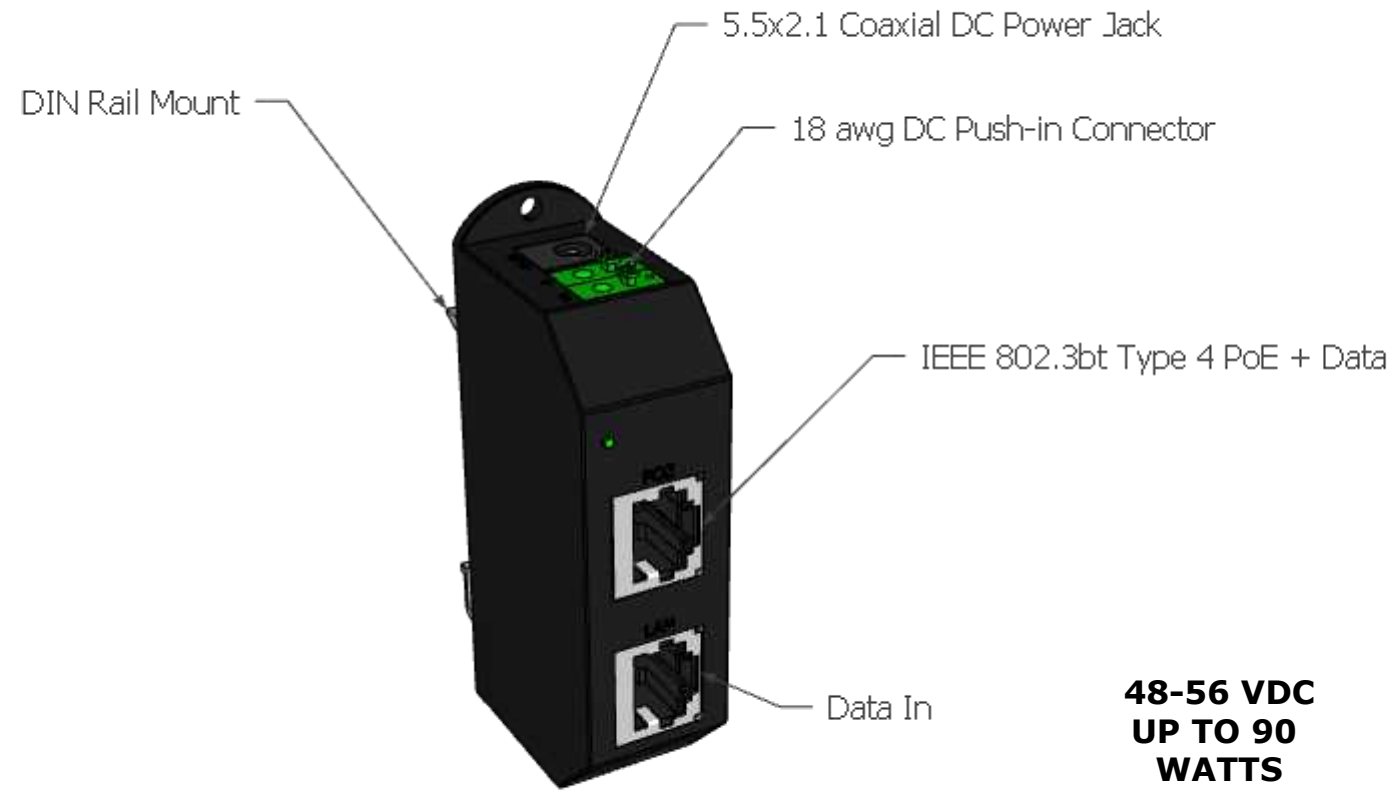

**10GB-T-1-WM**

11821 Buckner Road  
Austin TX 78726

DATE:  
July 2, 2025

TITLE:  
**PRODUCT  
DRAWING**

DRAWING NUMBER:

**10GBT-1-WM**

11821 Buckner Road  
Austin TX 78726

DATE:  
July 2, 2025

TITLE:  
**WIRING  
DIAGRAM**

DRAWING NUMBER:

**A**