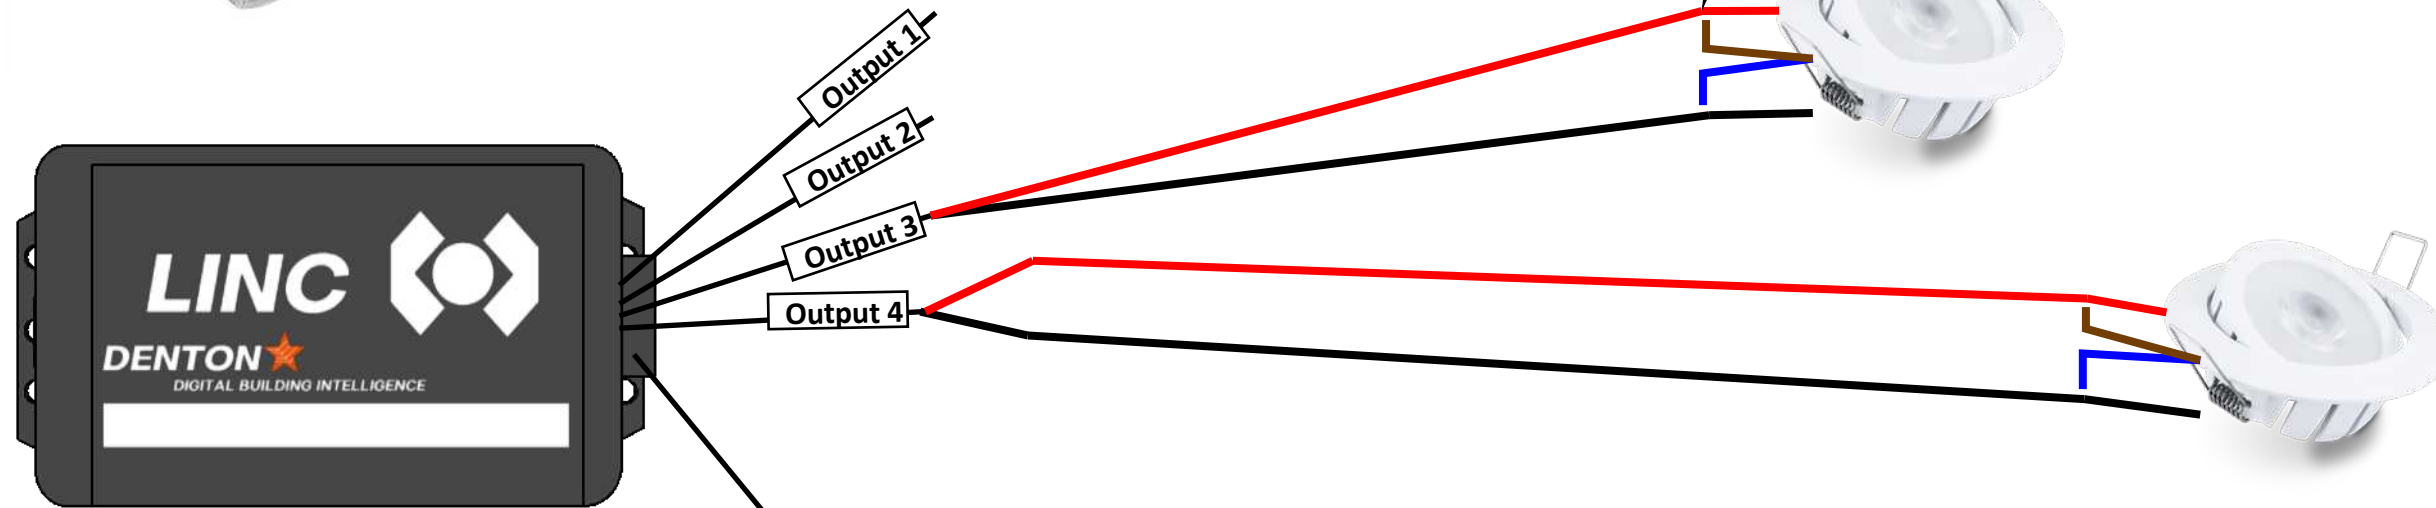

DENT-LK-C2-B

WAGO 221 LEVER NUTS SUGGESTED
Select connectors based on space and availability

WIRING FOR 4,000 KELVIN LIGHT COLOR
See next page for other color options

MULTI-CONDUCTOR
COLORS MAY VARY