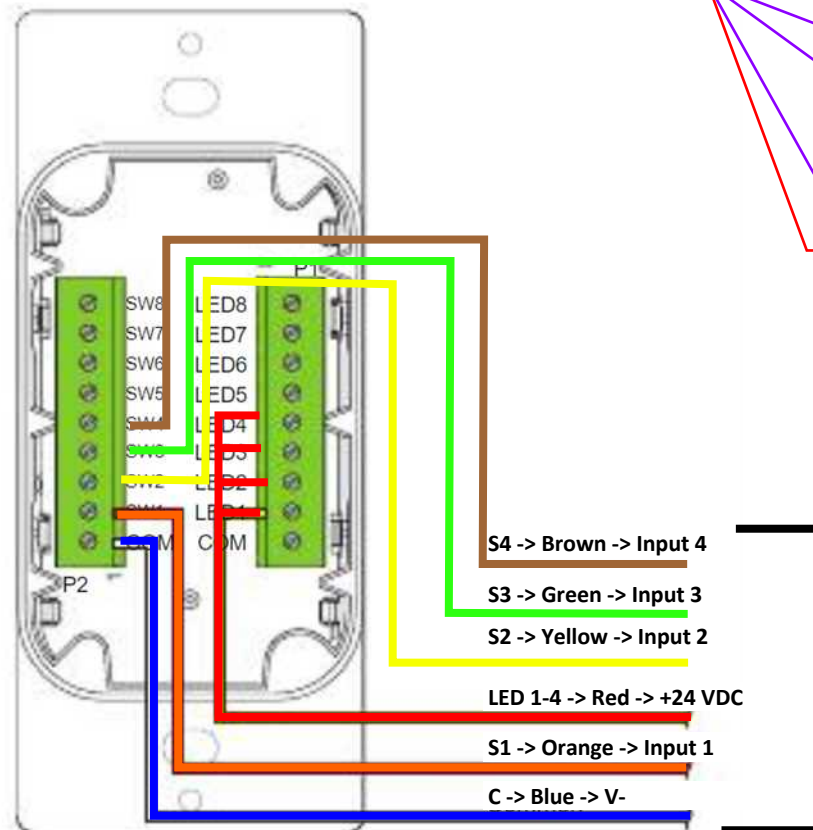

# General Layout

**INSTRUCTIONS:**

- Locate where the Power Sourcing Equipment (PSE) will be located within 330 ft (100m) of the lighting controller location
- Locate and install the DENT-LINC within 100 ft of the final location of the lights and controller. You can install it in the ceiling or in a centralize control room
- Run wiring and install light fixtures and controller

DATE:  
March 18, 2022

TITLE:  
DENT-LK-C2-B  
Layout

DRAWING NUMBER:

**01**

# DENT-LK-C2-B

WAGO 221 LEVER NUTS SUGGESTED  
Select connectors based on space and availability

WIRING FOR 4,000 KELVIN LIGHT COLOR  
See next page for other color options

MULTI-CONDUCTOR  
COLORS MAY VARY

Switch 1 - S1 - Input 1  
Toggle All Lights ON/OFF

Switch 2 - S2 - Input 2  
Brighten/Dim Fixture 1

Switch 3 - S3 - Input 3  
Brighten/Dim Fixture 2+3

Switch 4 - S4 - Input 4  
Brighten/Dim All Fixtures

**Denton Contractor  
Lighting Kit**