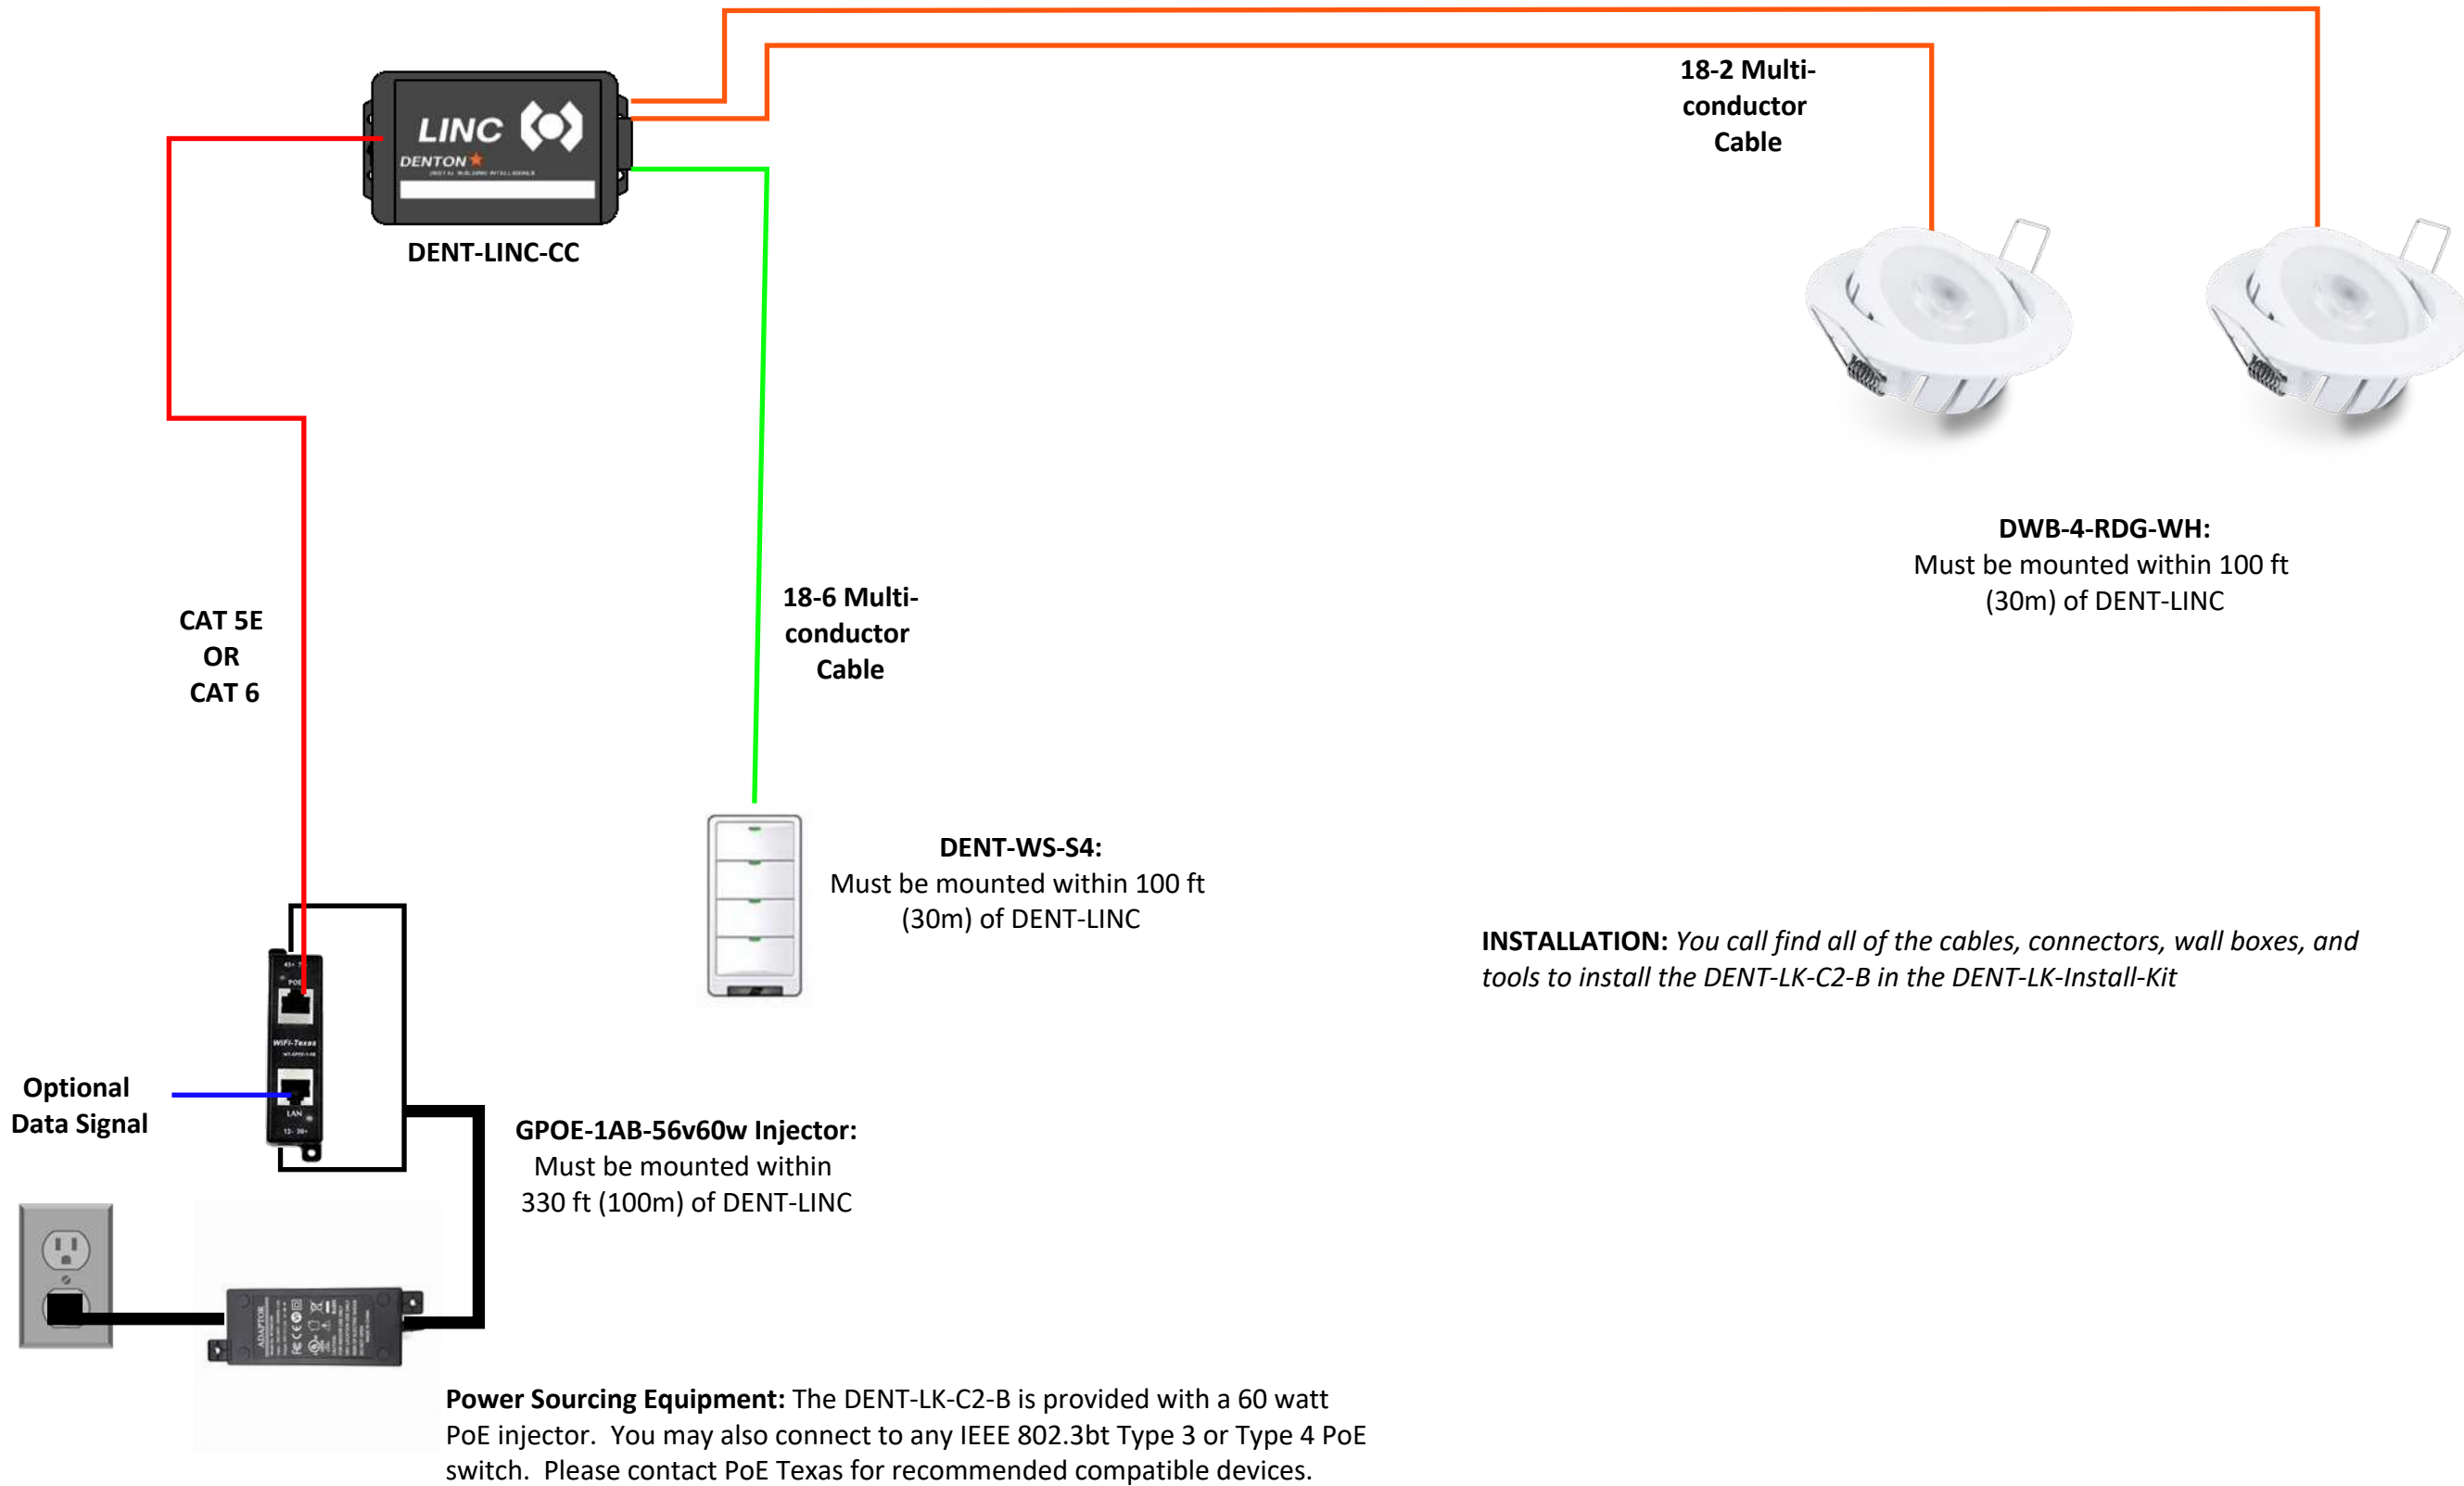

# Denton Digital Building Intelligence PoE Lighting Install Kit

**DENT-LK-C2-B (2x 4" GIMBAL LIGHTS)**

PACKING LIST		
QTY	SKU OR ID	DETAILS
1	DENT-LINC-CC	LED CONTROL DRIVER
1	GPOE-1AB-56V60W	PoE 60 WATT INJECTOR WITH Y CABLE
1	DENT-WS-S4	4 BUTTON CONTROL SWITCH
2	DWN-4-RDG-WH	4" GIMBAL DOWNLIGHT

# General Layout

**INSTRUCTIONS:**

- Locate where the Power Sourcing Equipment (PSE) will be located within 330 ft (100m) of the lighting controller location
- Locate and install the DENT-LINC within 100 ft of the final location of the lights and controller. You can install it in the ceiling or in a centralize control room
- Run wiring and install light fixtures and controller