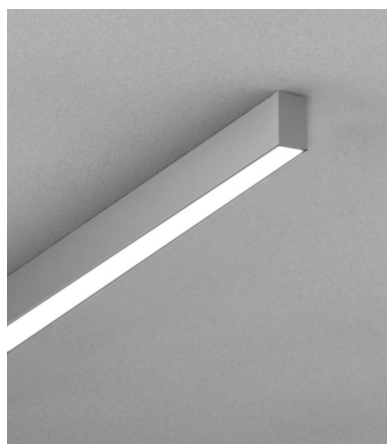

Applications

Surface Mount