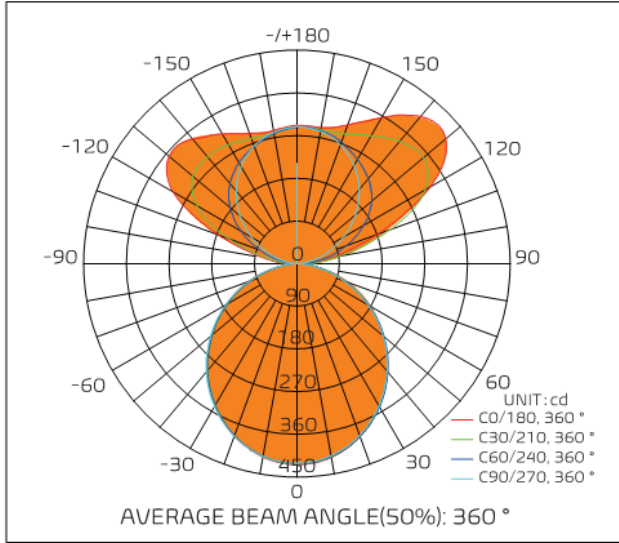

## Ordering Options

(DENT-LTG-LS-<length>-<cct>-<optics>-<mount>

<length>	<cct>	<optics>	<mount>
2 - 2' 4 - 4' 8 - 8'	3000K 3500K 4000K 5000K	D-diffuser R- micro reflector L - louver C - convex	W - wall S - surface P - pendant

## Physical Sizes

## Performance Examples

Actual performance depends on software settings

Flux out: 787.3 lm

Height Eavg, Emax Angle: 105.60deg Diameter

Note: The Curves indicate the illuminated area and the average illumination when the luminaire is at different distance.

Flux out: 2711 lm

Height Eavg, Emax Angle: 107.06deg Diameter

Note: The Curves indicate the illuminated area and the average illumination when the luminaire is at different distance.