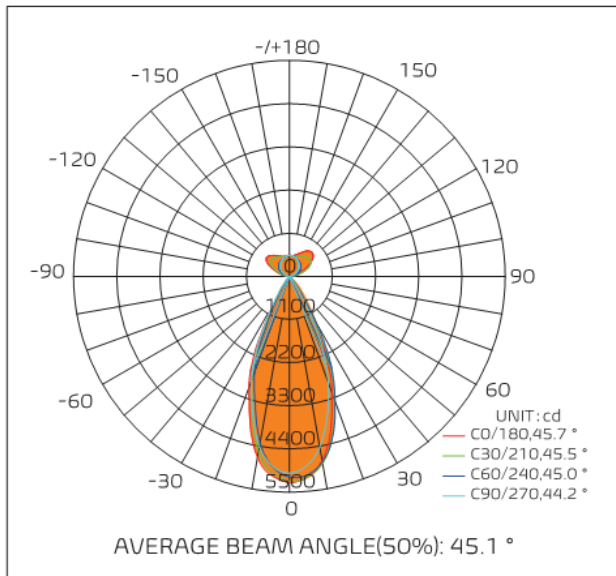

## Physical Sizes

## Performance Examples

Actual performance depends on software settings

Flux out: 787.3 lm

Height Eavg, Emax Angle: 105.60deg Diameter

Note: The Curves indicate the illuminated area and the average illumination when the luminaire is at different distance.

Flux out: 2711 lm

Height Eavg, Emax Angle: 107.06deg Diameter

Note: The Curves indicate the illuminated area and the average illumination when the luminaire is at different distance.