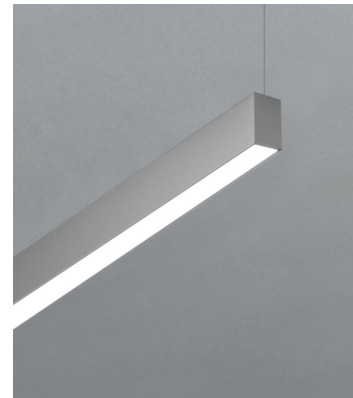

## DENT-LTG-LS

### PoE Linear Suspended

PoE Texas provides a variety of linear suspended lights specifically tested and supported by many PoE drivers including the DENT-LINC device. These fixtures have uplight and downlight adjustable in software via the PoE Network

### Low Voltage Wiring

This family of linear suspended lights comes in a variety of sizes, and CCT options and is designed to retrofit into existing applications. When connected to constant current driver such as the DENT-LINC-CC, you will achieve independently controllable uplight and downlight. These fixtures provide low voltage replacement to existing high voltage alternatives and seamlessly plug into any PoE controls platform.