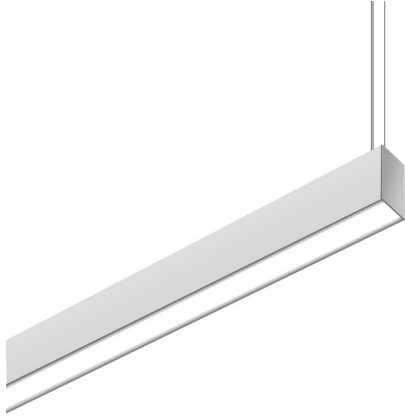

Denton Linear Suspended Fixtures

Features

- Narrow 1.3” width
- 2’, 4’ 8’ length options
- All models support lumen control on up-light and downlight independently
- Low voltage PoE CC driver interface
- CRI Ra > 80
- 150 deg uplight beam angle
- Power - 10W/ft
- 110lm/W ;
- 900-1200 lm/ft (depending on optics)
- 5 yr. warranty (longer options available)