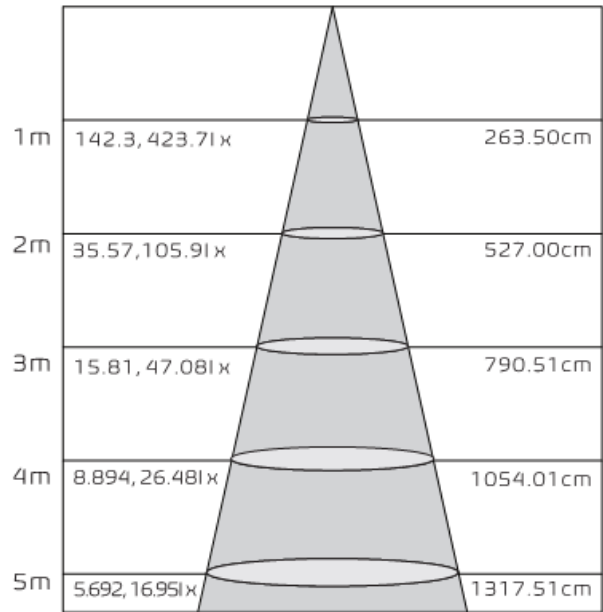

## Physical Sizes

## Performance Examples

Actual performance depends on software settings

Flux out: 787.3 lm

Height Eavg, Emax Angle: 105.60deg Diameter

Note: The Curves indicate the illuminated area and the average illumination when the luminaire is at different distance.

Flux out: 2711 lm

Height Eavg, Emax Angle: 107.06deg Diameter

Note: The Curves indicate the illuminated area and the average illumination when the luminaire is at different distance.