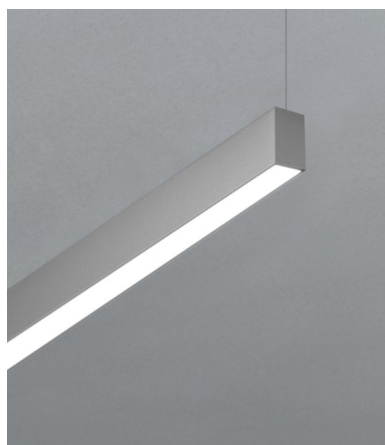

Optic Options

Applications

Pendant