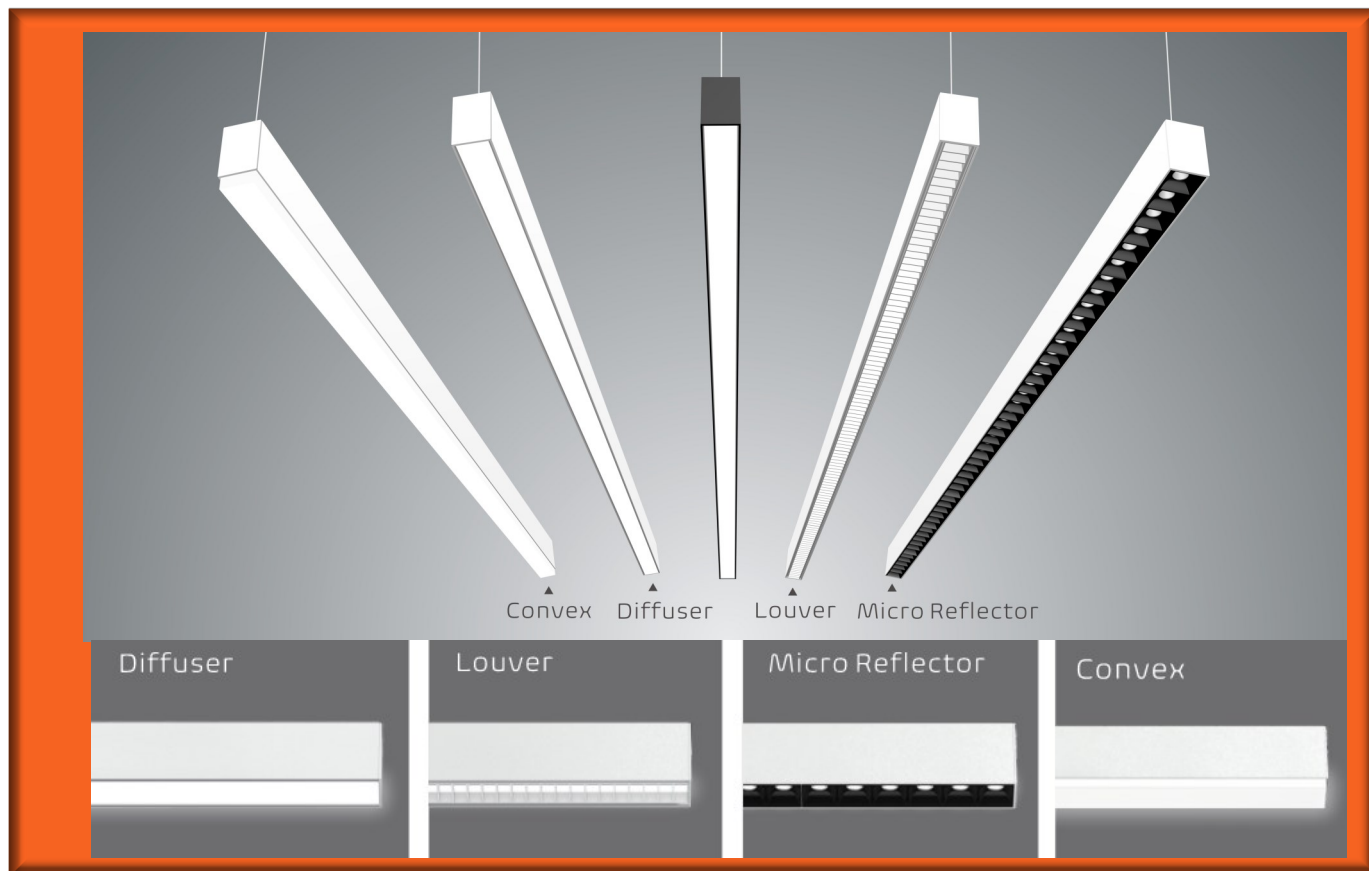

## Performance Examples

Actual performance depends on software settings

Flux out: 787.3 lm

Height Eavg, Emax Angle: 105.60deg Diameter

Note: The Curves indicate the illuminated area and the average illumination when the luminaire is at different distance.

Flux out: 2711 lm

Height Eavg, Emax Angle: 107.06deg Diameter

Note: The Curves indicate the illuminated area and the average illumination when the luminaire is at different distance.

## Optic Options

---