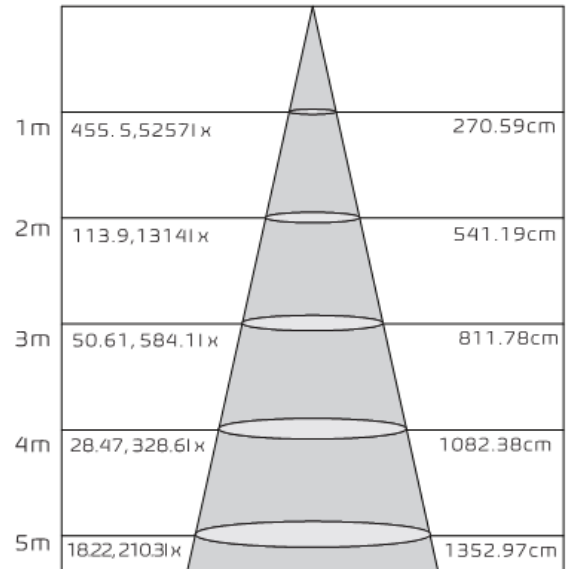

## Physical Sizes

## Performance Examples

Actual performance depends on software settings

Flux out: 787.3 lm

Height Eavg, Emax Angle: 105.60deg Diameter

Note: The Curves indicate the illuminated area and the average illumination when the luminaire is at different distance.

Flux out: 2711 lm

Height Eavg, Emax Angle: 107.06deg Diameter

Note: The Curves indicate the illuminated area and the average illumination when the luminaire is at different distance.