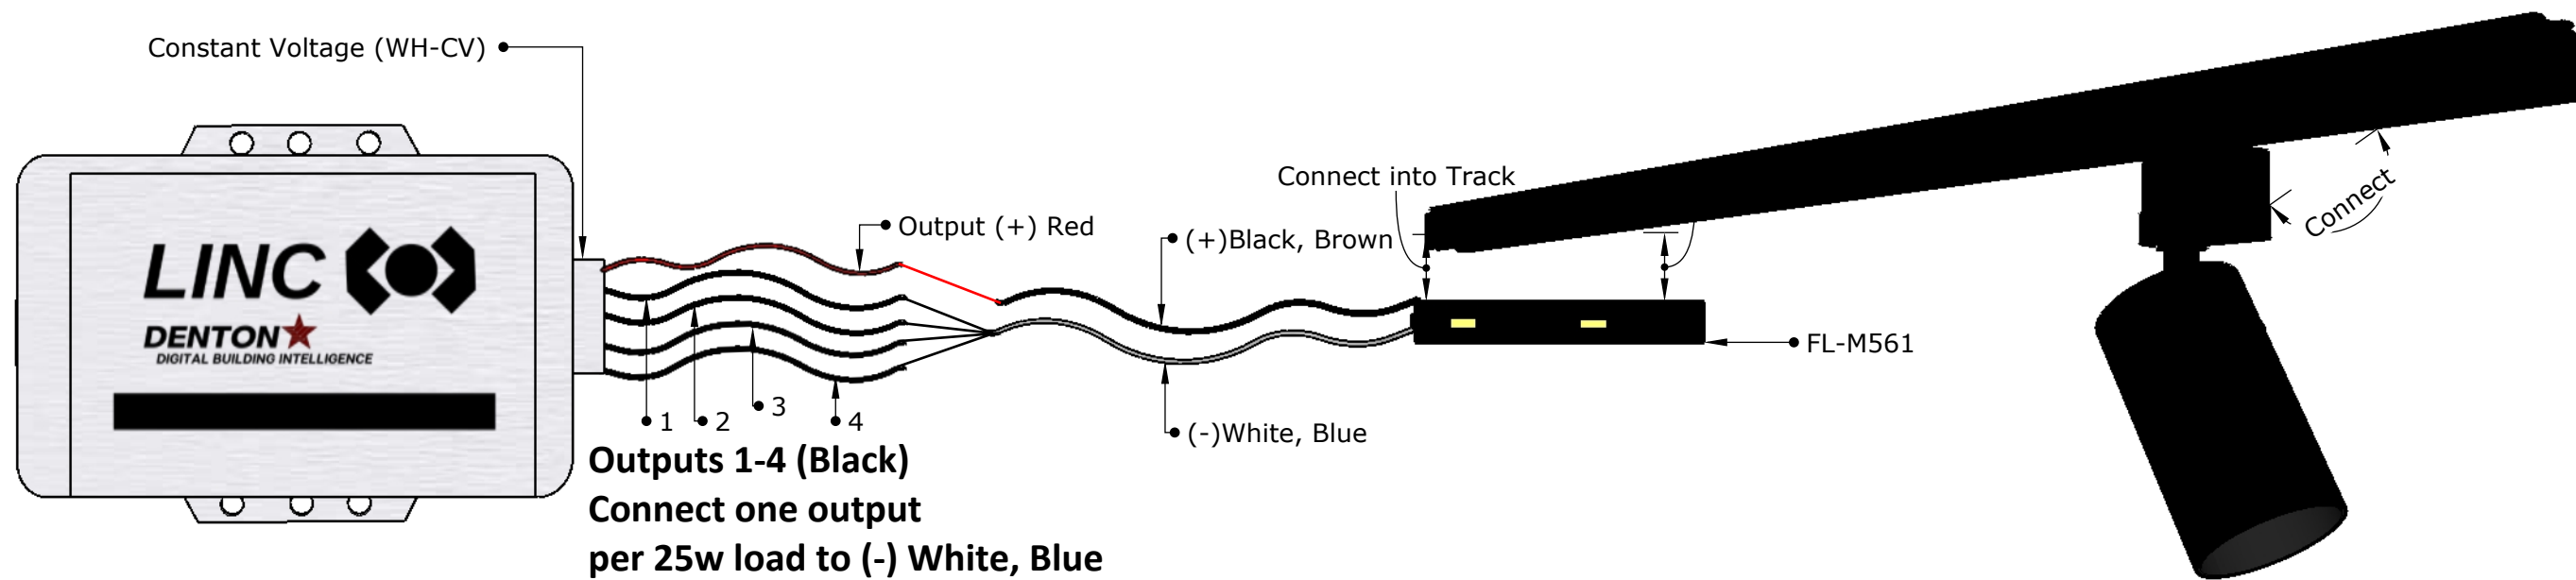

Mag-Track Wiring Diagram

3616 Far West Blvd
Suite 117-294
Austin TX 78731

0-25w	25-50w	50-75w	75w+
1 output	2 outputs	3 outputs	4 outputs

DATE: 7/31/2022

TITLE: Mag-Track

DRAWING NUMBER:

A