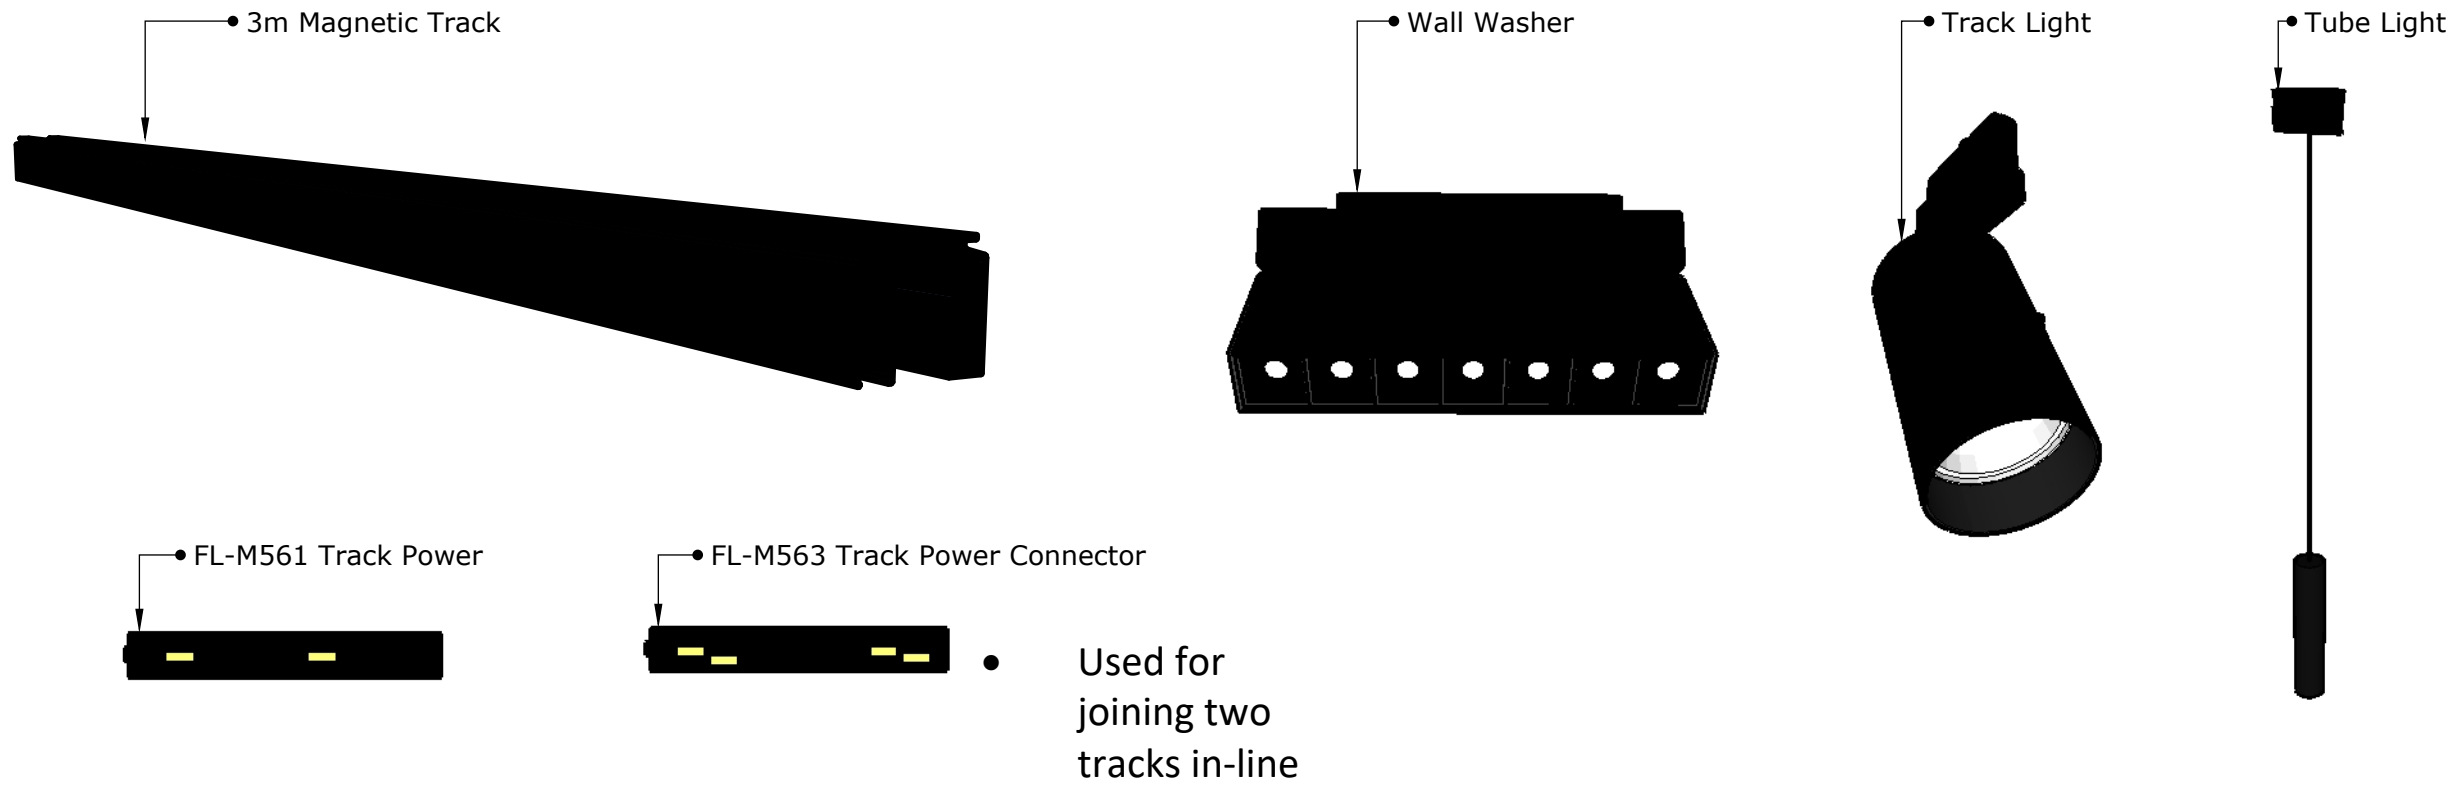

Mag-Track Wiring Diagram

3616 Far West Blvd
Suite 117-294
Austin TX 78731

0-25w	25-50w	50-75w	75w+
1 output	2 outputs	3 outputs	4 outputs

DATE: 7/31/2022

TITLE: Mag-Track

DRAWING NUMBER:

A