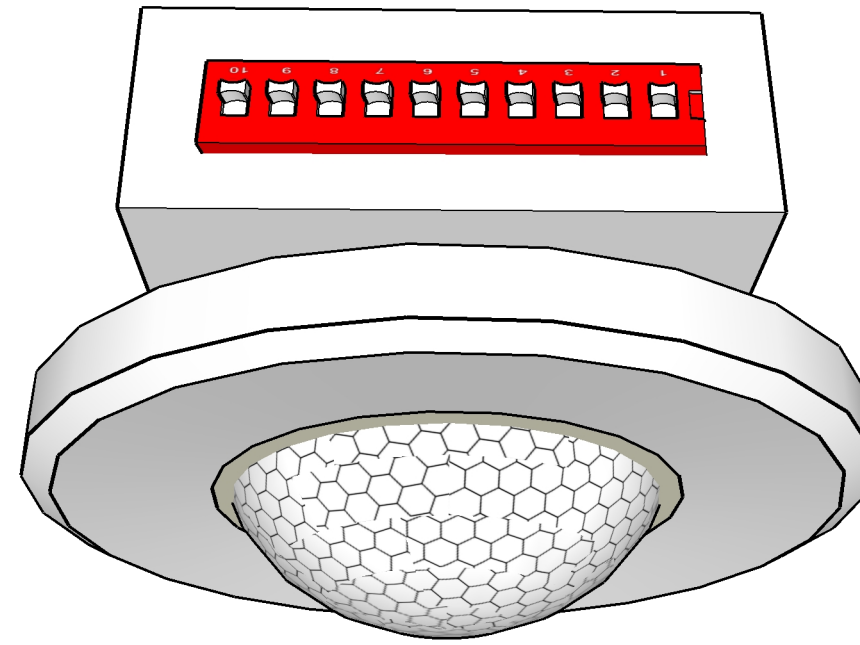

***Ceiling Installation**

Scan for Specification Sheet

***Dip switch recommended configuration**

***Use top left image for orientation**

UP	1	2								
DOWN			3	4	5	6	7	8	9	10

• Using Input side of WH-CC or WH-CV

Grey= V-
Yellow=12-24v
Purple= Input-1

DATE: 11-8-2022

TITLE: OCC-LV-P-Z-CM

DRAWING NUMBER: