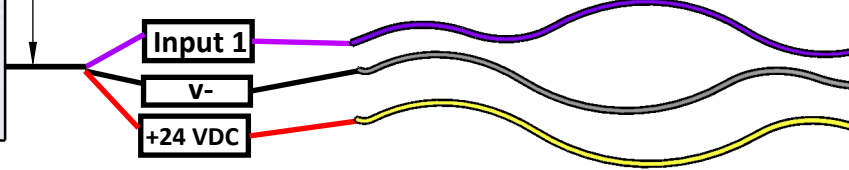

***Ceiling Installation**

Scan for Specification Sheet

***Dip switch recommended configuration**

***Use top left image for orientation**

UP	1	2								
DOWN			3	4	5	6	7	8	9	10

• Using Input side of WH-CC or WH-CV

Grey= V-
Yellow=12-24v
Purple= Input-1

DATE: 11-8-2022

TITLE: OCC-LV-P-Z-CM

DRAWING NUMBER: