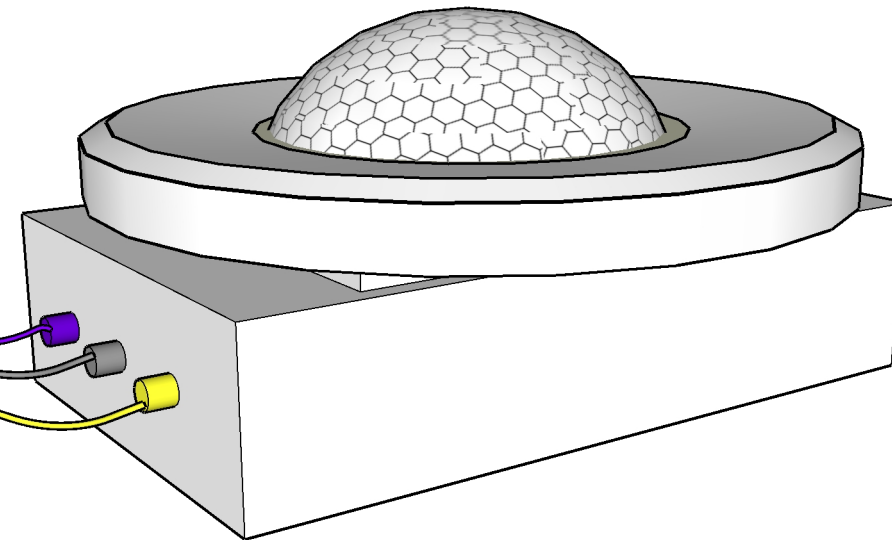

***Ceiling Installation**

Scan for Specification Sheet

***Dip switch recommended configuration**

***Use top left image for orientation**

UP	1	2								
DOWN			3	4	5	6	7	8	9	10

• Using Input side of WH-CC or WH-CV

Grey= V-
Yellow=12-24v
Purple= Input-1

DATE: 11-8-2022

TITLE: OCC-LV-P-Z-CM

DRAWING NUMBER: