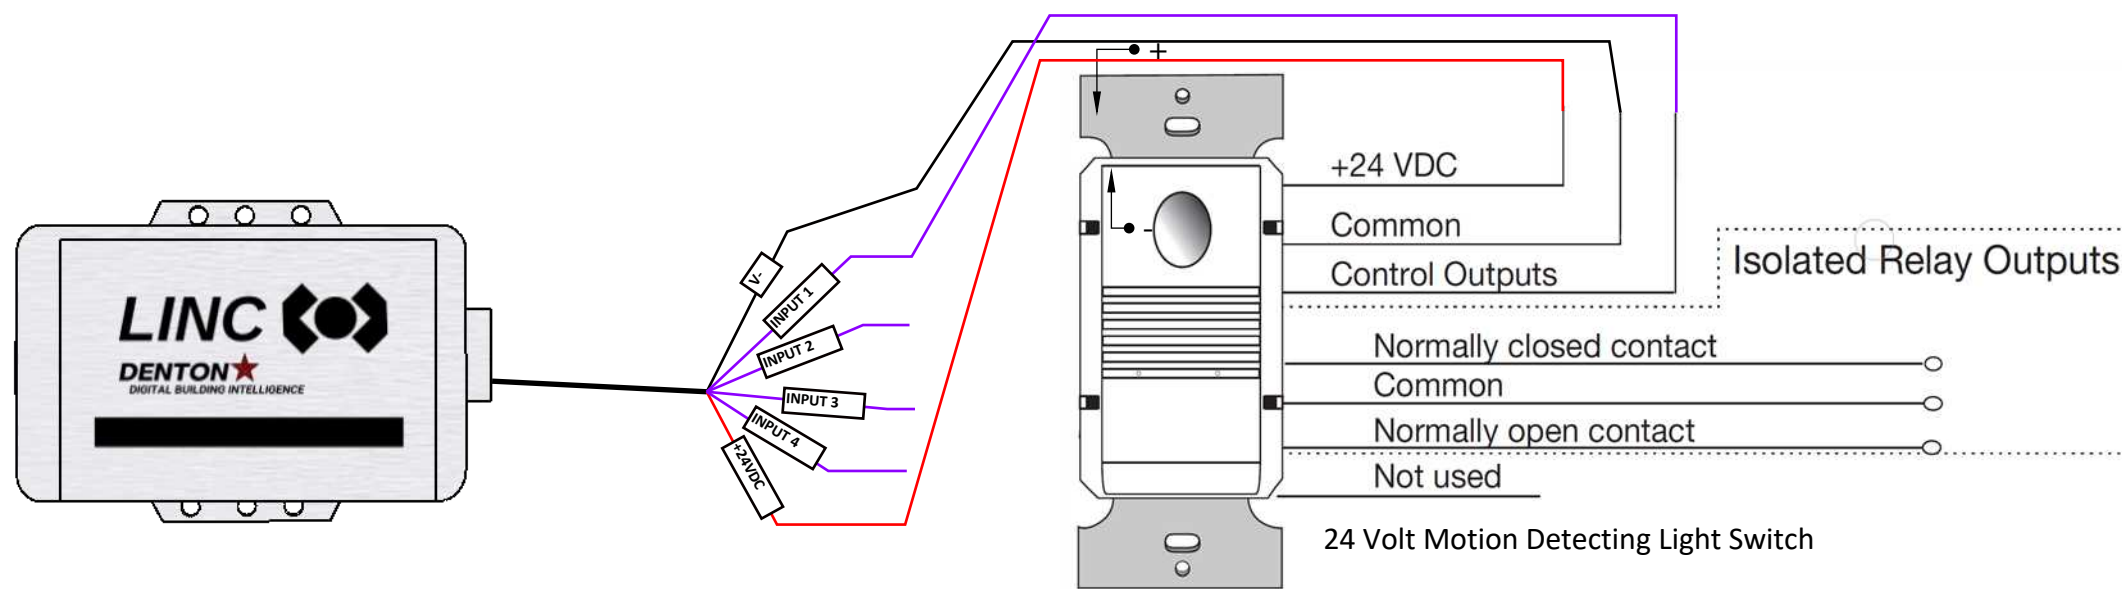

LINC INPUT WIRING EXAMPLES

LOCAL INTELLIGENCE NODE CONTROLLER - ANALOG AND DIGITAL INPUTS

Denton DBI
Product Detail Drawings

3616 Far West Blvd
 Suite 117-294
 Austin TX 78731

DATE:
 November 3, 2022

TITLE:
LINC INPUT WIRING EXAMPLE 2

DRAWING NUMBER:
OT-10