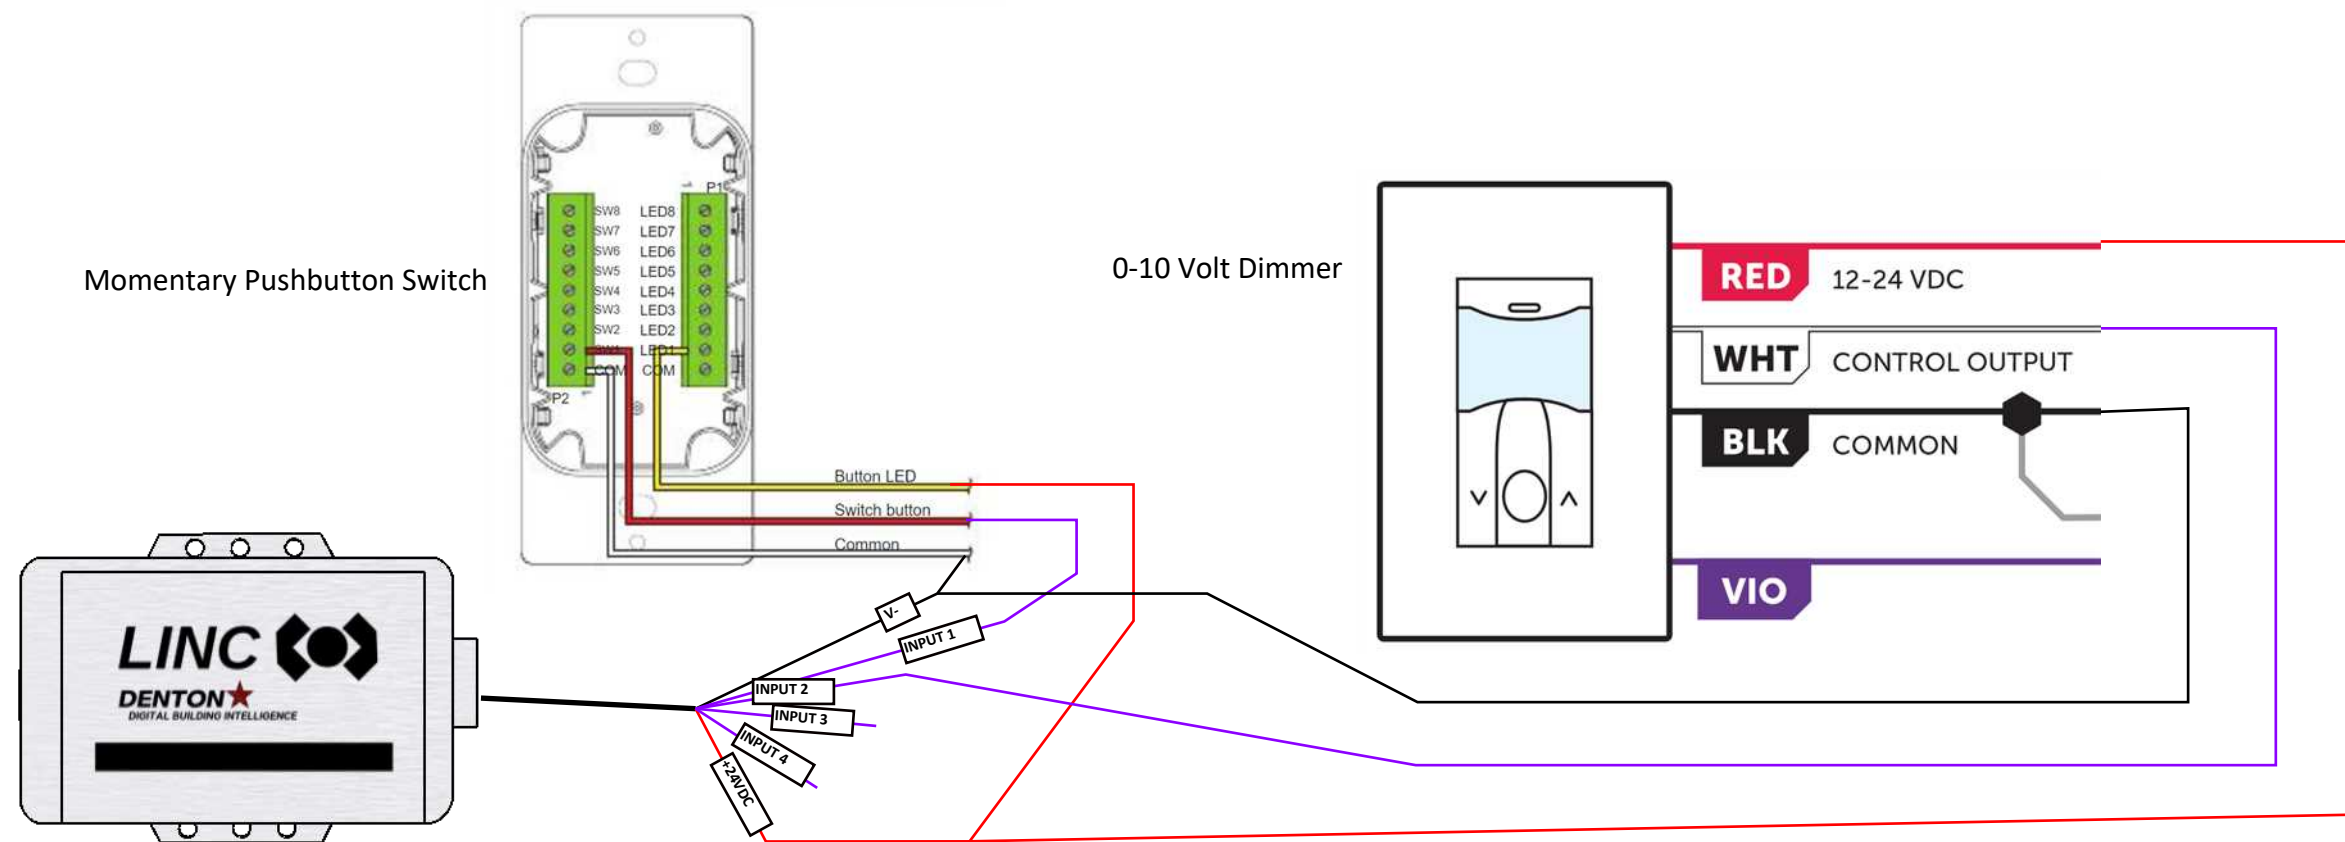

LINC INPUT WIRING EXAMPLES

LOCAL INTELLIGENCE NODE CONTROLLER - ANALOG AND DIGITAL INPUTS

Denton DBI
Product Detail Drawings

3616 Far West Blvd
 Suite 117-294
 Austin TX 78731

DATE:
 November 3, 2022

TITLE:
LINC INPUT WIRING EXAMPLE 2

DRAWING NUMBER:
OT-10