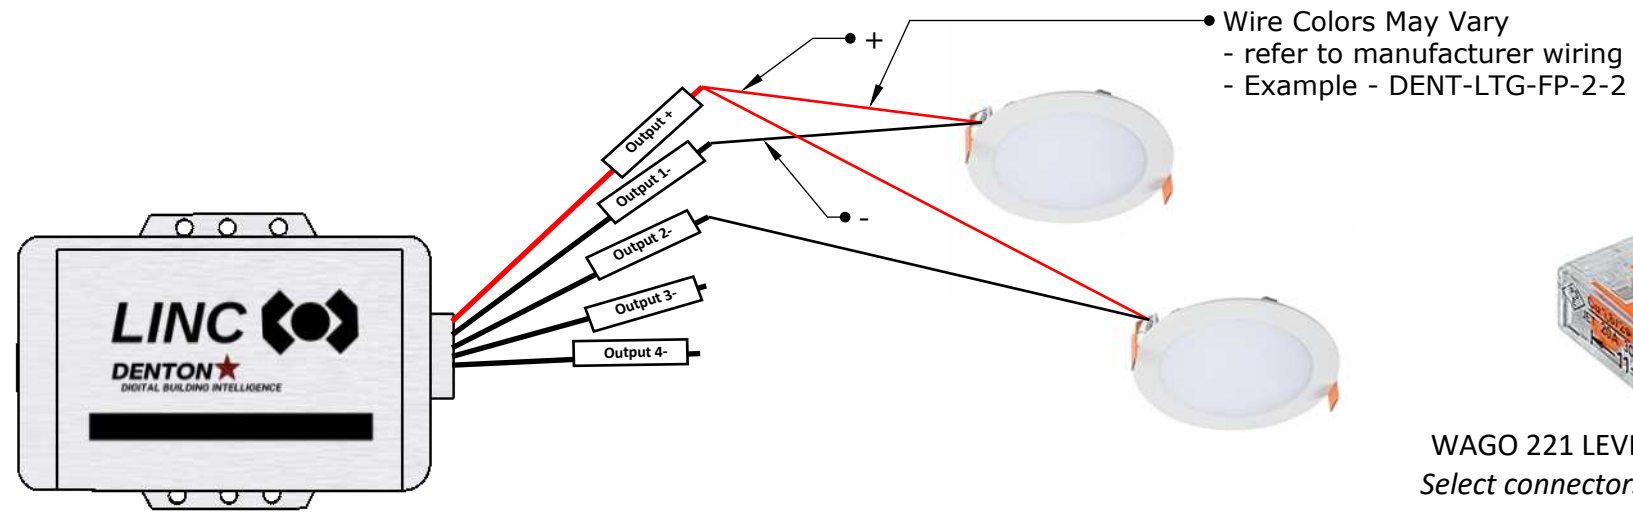

LINC-CV WIRING EXAMPLES

LOCAL INTELLIGENCE NODE CONTROLLER - CONSTANT VOLTAGE

WAGO 221 LEVER NUTS SUGGESTED
Select connectors based on space and availability

MULTIPLE DIMMABLE CONSTANT VOLTAGE LED

RGBW CONSTANT VOLTAGE LED

CONSTANT VOLTAGE DEVICE:
EXAMPLE - MAG DOOR LOCK

Denton DBI
Product Detail Drawings

3616 Far West Blvd
Suite 117-294
Austin TX 78731

DATE:
November 3, 2022

TITLE:
LINC-CV
WIRING
EXAMPLES

DRAWING NUMBER:

OT-07