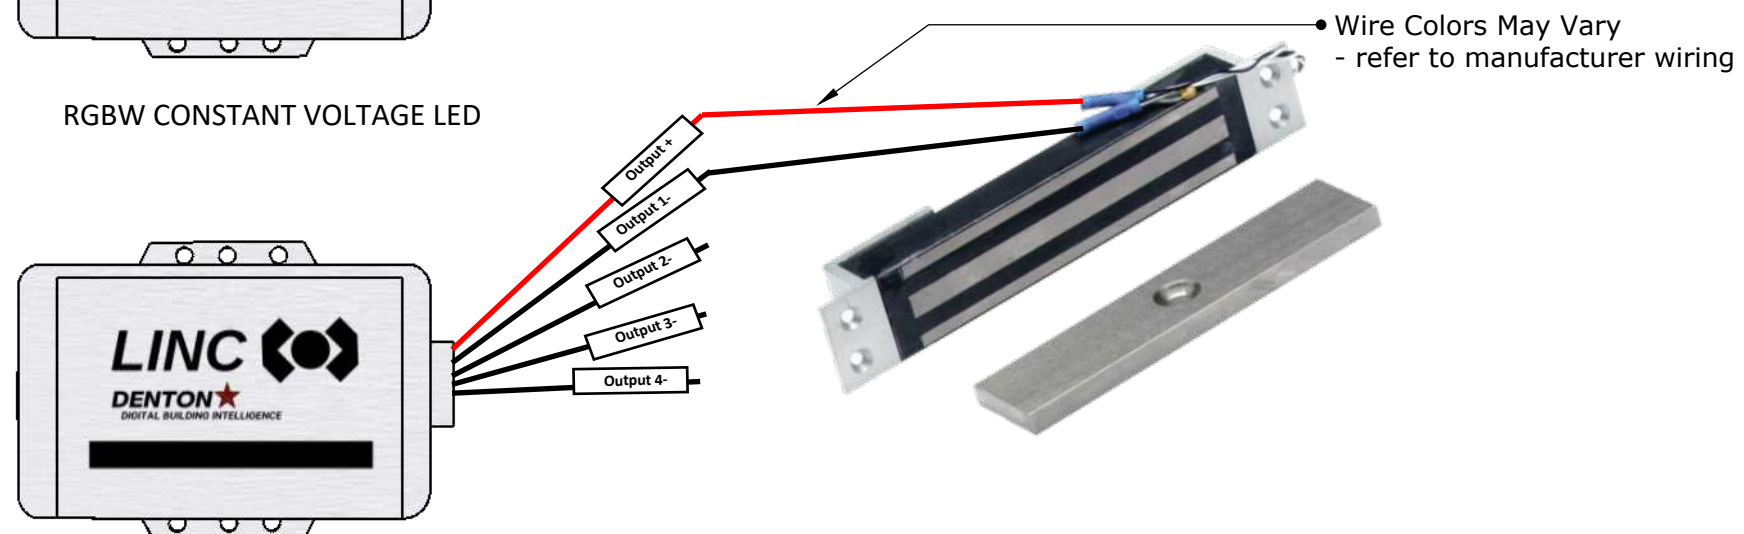

LINC-CV WIRING EXAMPLES

LOCAL INTELLIGENCE NODE CONTROLLER - CONSTANT VOLTAGE

WAGO 221 LEVER NUTS SUGGESTED
Select connectors based on space and availability

MULTIPLE DIMMABLE CONSTANT VOLTAGE LED

RGBW CONSTANT VOLTAGE LED

CONSTANT VOLTAGE DEVICE:
EXAMPLE - MAG DOOR LOCK

Denton DBI
Product Detail Drawings

3616 Far West Blvd
Suite 117-294
Austin TX 78731

DATE:
November 3, 2022

TITLE:
LINC-CV
WIRING
EXAMPLES

DRAWING NUMBER:

OT-07