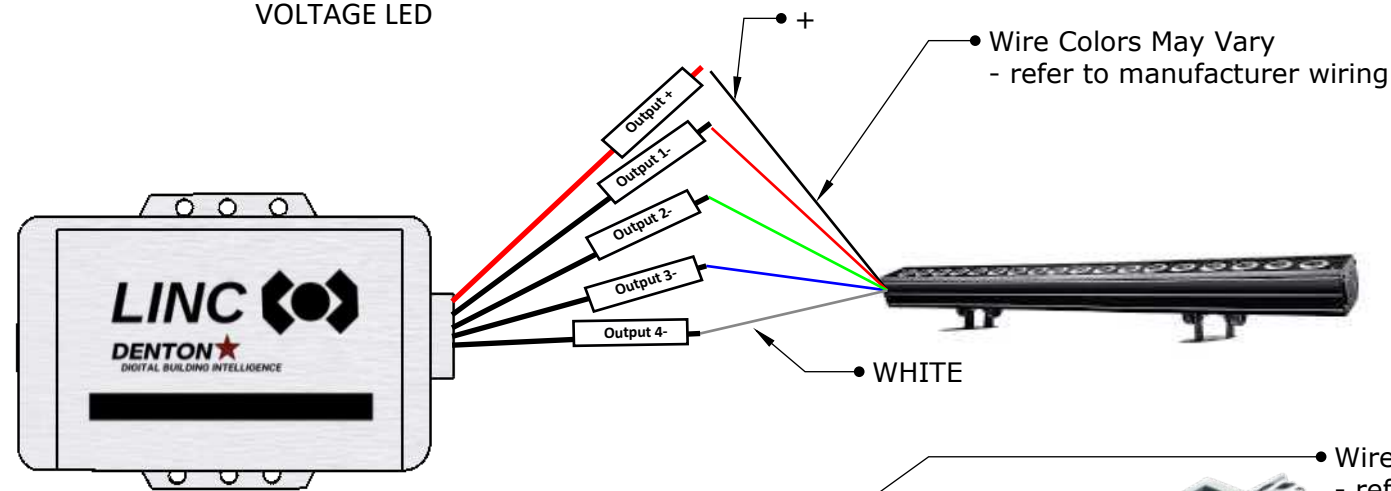

LINC-CV WIRING EXAMPLES

LOCAL INTELLIGENCE NODE CONTROLLER - CONSTANT VOLTAGE

WAGO 221 LEVER NUTS SUGGESTED
Select connectors based on space and availability

MULTIPLE DIMMABLE CONSTANT VOLTAGE LED

RGBW CONSTANT VOLTAGE LED

CONSTANT VOLTAGE DEVICE:
EXAMPLE - MAG DOOR LOCK

Denton DBI
Product Detail Drawings

3616 Far West Blvd
Suite 117-294
Austin TX 78731

DATE:
November 3, 2022

TITLE:
LINC-CV
WIRING
EXAMPLES

DRAWING NUMBER:

OT-07