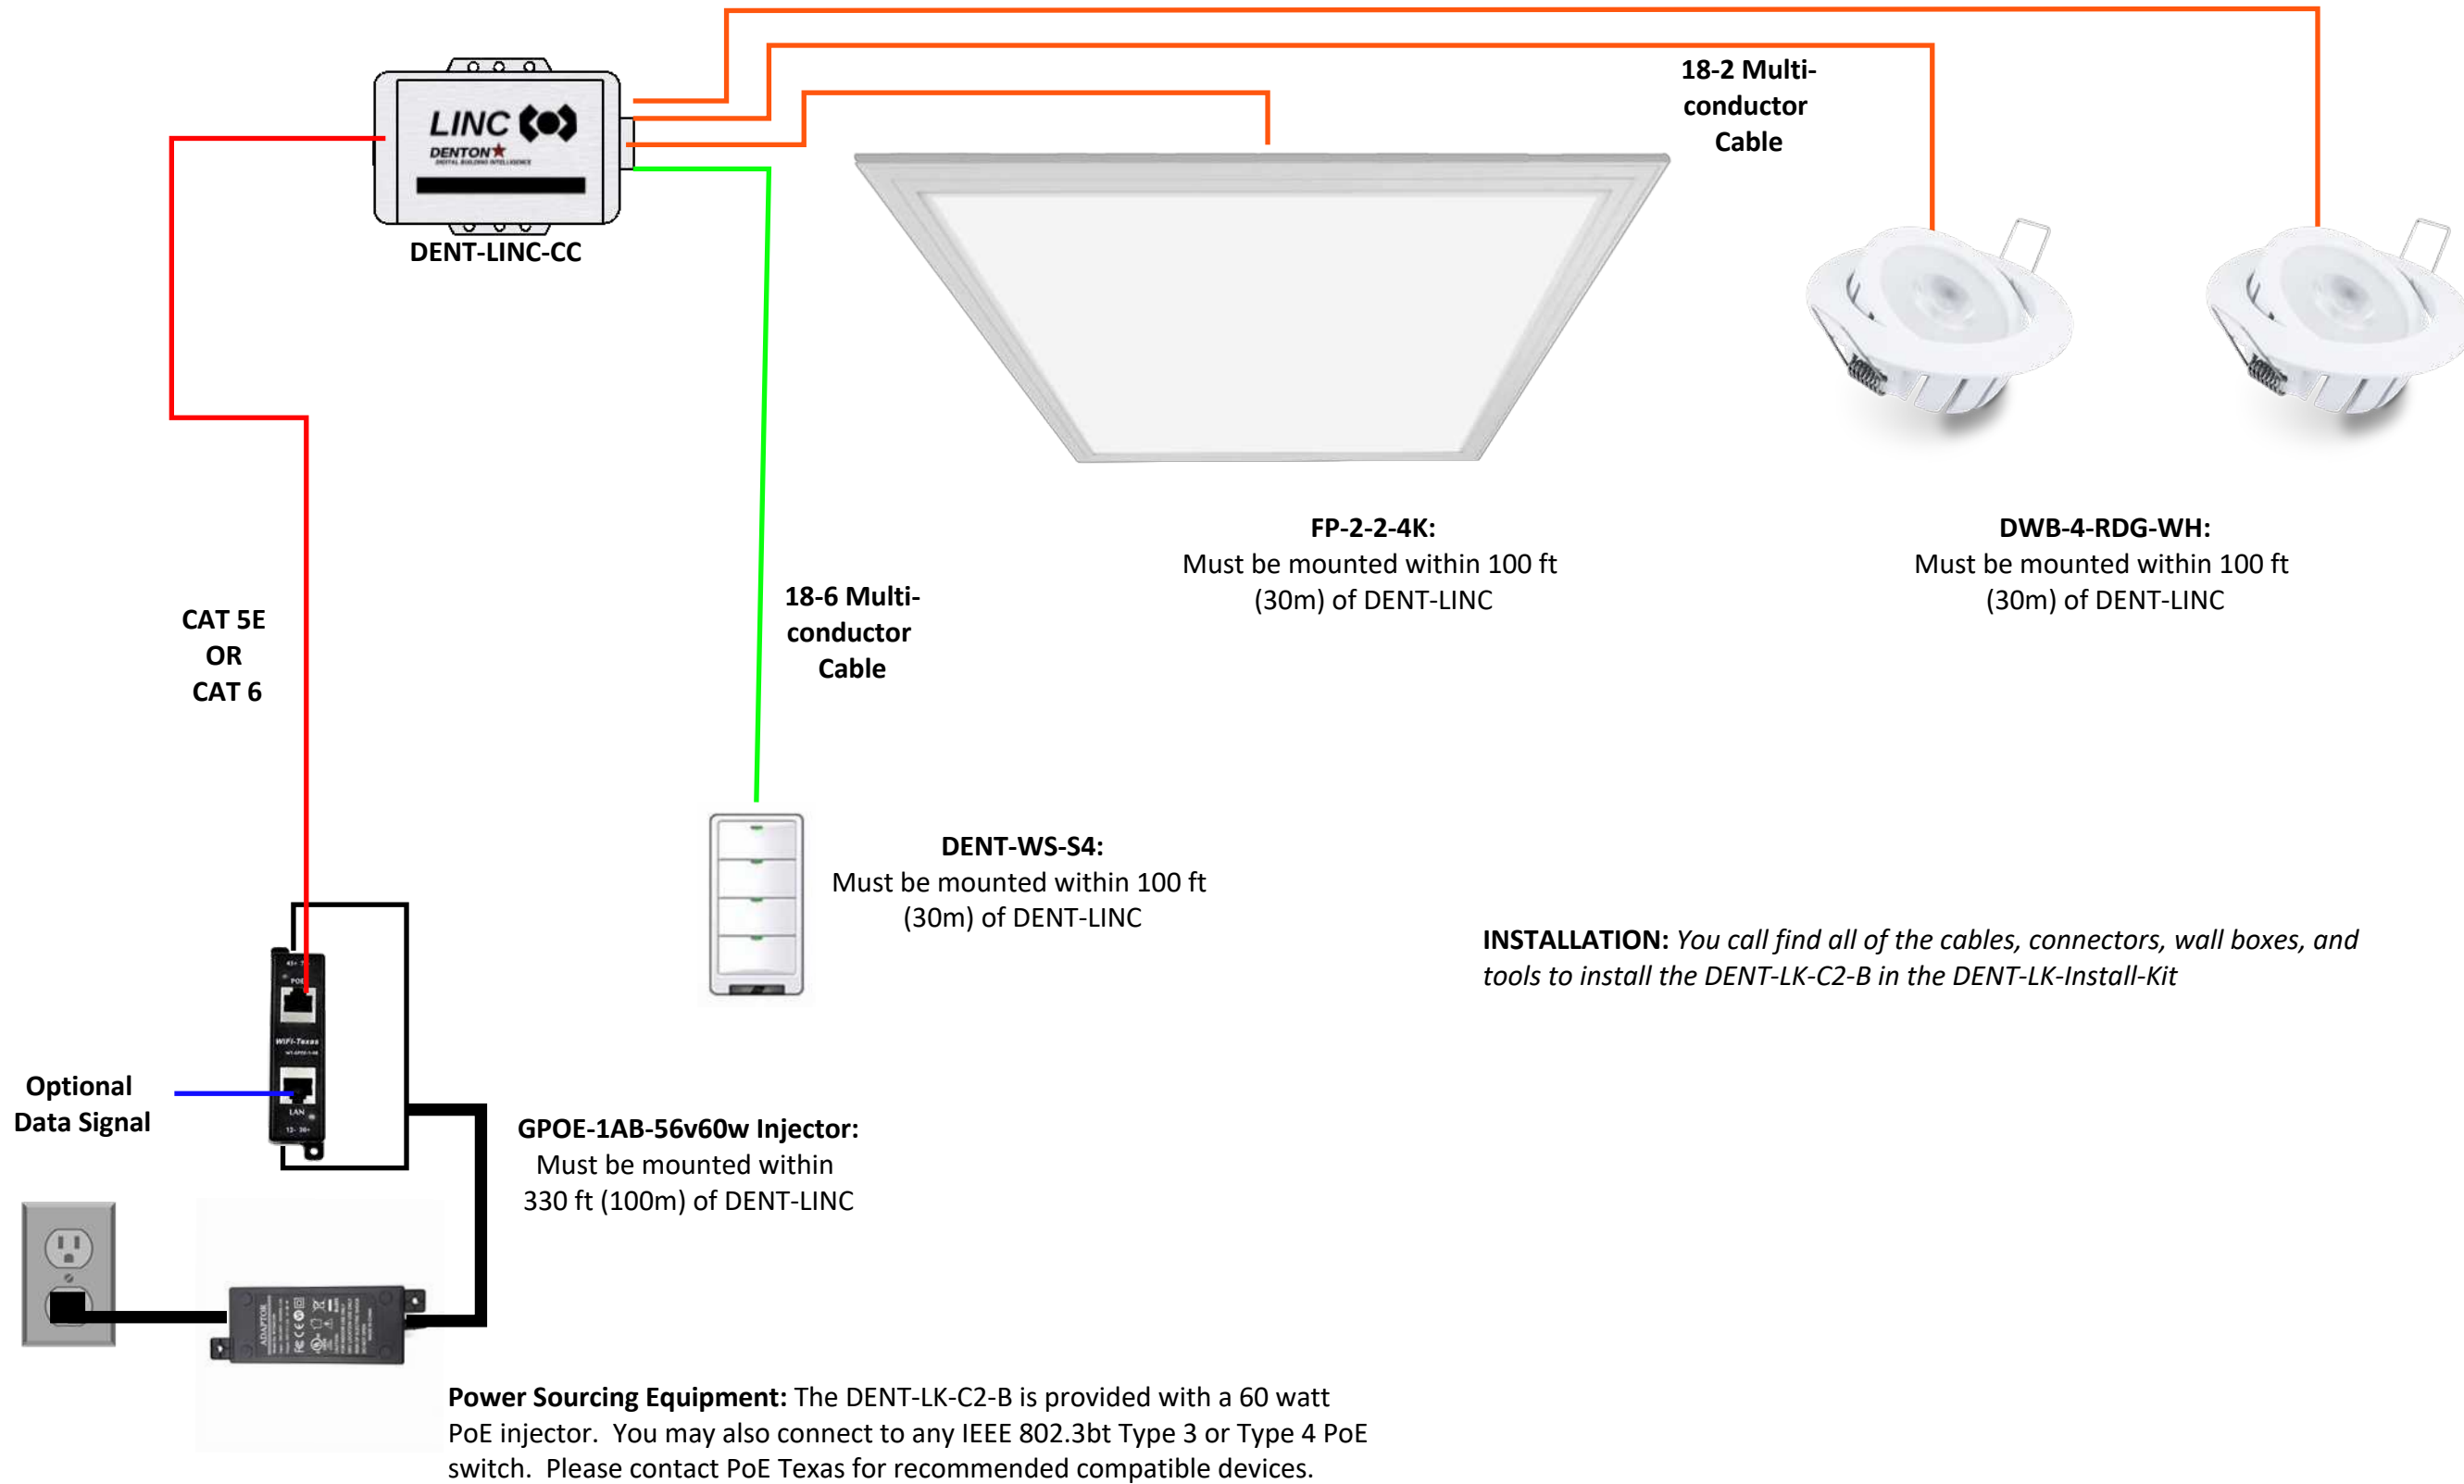

Denton Digital Building Intelligence PoE Lighting Install Kit

DENT-LK-C2-B (1x 2X2 CEILING TROFFERS+2x 4" GIMBAL LIGHTS)

PACKING LIST		
QTY	SKU OR ID	DETAILS
1	DENT-LINC-CC	LED CONTROL DRIVER
1	GPOE-1AB-56V60W	PoE 60 WATT INJECTOR WITH Y CABLE
1	DENT-WS-S4	4 BUTTON CONTROL SWITCH
1	LTG-FP-2-2-4K	2X2 CEILING TROFFER (4000K)
2	DWN-4-RDG-WH	4" GIMBAL DOWNLIGHT

**Denton Contractor
Lighting Kit**

3616 Far West Blvd
Suite 117-294
Austin TX 78731

DATE:
June 28, 2022

TITLE:
DENT-LK-C2-B
Bill of Materials

DRAWING NUMBER:

00

General Layout

INSTRUCTIONS:

- Locate where the Power Sourcing Equipment (PSE) will be located within 330 ft (100m) of the lighting controller location
- Locate and install the DENT-LINC within 100 ft of the final location of the lights and controller. You can install it in the ceiling or in a centralized control room
- Run wiring and install light fixtures and controller

S4 -> Brown -> Input 4
S3 -> Green -> Input 3
S2 -> Yellow -> Input 2
LED 1-4 -> Red -> +24 VDC
S1 -> Orange -> Input 1
C -> Blue -> V-

MULTI-CONDUCTOR
COLORS MAY VARY

Switch 1 - S1 - Input 1
Toggle All Lights ON/OFF