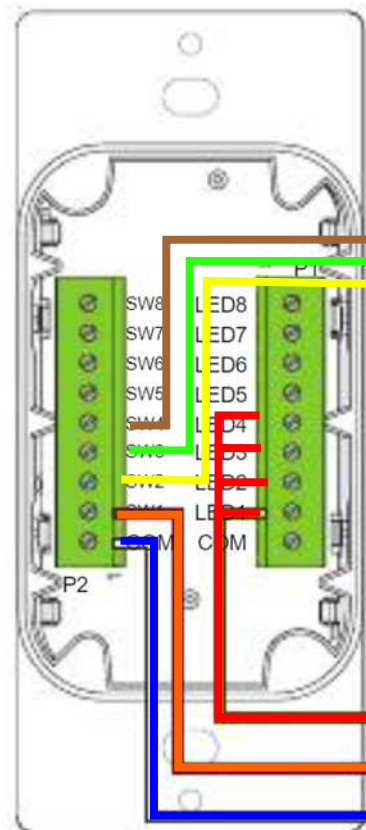

- Locate where the Power Sourcing Equipment (PSE) will be located within 330 ft (100m) of the lighting controller location
- Locate and install the DENT-LINC within 100 ft of the final location of the lights and controller. You can install it in the ceiling or in a centralized control room
- Run wiring and install light fixtures and controller

Denton Contractor Lighting Kit

3616 Far West Blvd
Suite 117-294
Austin TX 78731

DATE:
June 28, 2022

TITLE:
DENT-LK-C2-B
Layout

DRAWING NUMBER:

01

DENT-LK-C2-B

WAGO 221 LEVER NUTS SUGGESTED
Select connectors based on space and availability

S4 -> Brown -> Input 4
S3 -> Green -> Input 3
S2 -> Yellow -> Input 2
LED 1-4 -> Red -> +24 VDC
S1 -> Orange -> Input 1
C -> Blue -> V-

MULTI-CONDUCTOR
COLORS MAY VARY

Switch 1 - S1 - Input 1
Toggle All Lights ON/OFF

Switch 2 - S2 - Input 2
Brighten/Dim Fixture 1

Switch 3 - S3 - Input 3
Brighten/Dim Fixture 2+3

Switch 4 - S4 - Input 4
Brighten/Dim All Fixtures

**Denton Contractor
Lighting Kit**

3616 Far West Blvd
Suite 117-294
Austin TX 78731