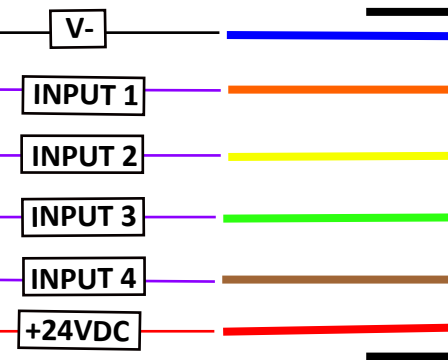

Denton Contractor Lighting Kit

3616 Far West Blvd
Suite 117-294
Austin TX 78731

DATE:
June 28, 2022

TITLE:
DENT-LK-C2-B
Layout

DRAWING NUMBER:

01

DENT-LK-C2-B

WAGO 221 LEVER NUTS SUGGESTED
Select connectors based on space and availability

S4 -> Brown -> Input 4
S3 -> Green -> Input 3
S2 -> Yellow -> Input 2
LED 1-4 -> Red -> +24 VDC
S1 -> Orange -> Input 1
C -> Blue -> V-

MULTI-CONDUCTOR
COLORS MAY VARY

Switch 1 - S1 - Input 1
Toggle All Lights ON/OFF