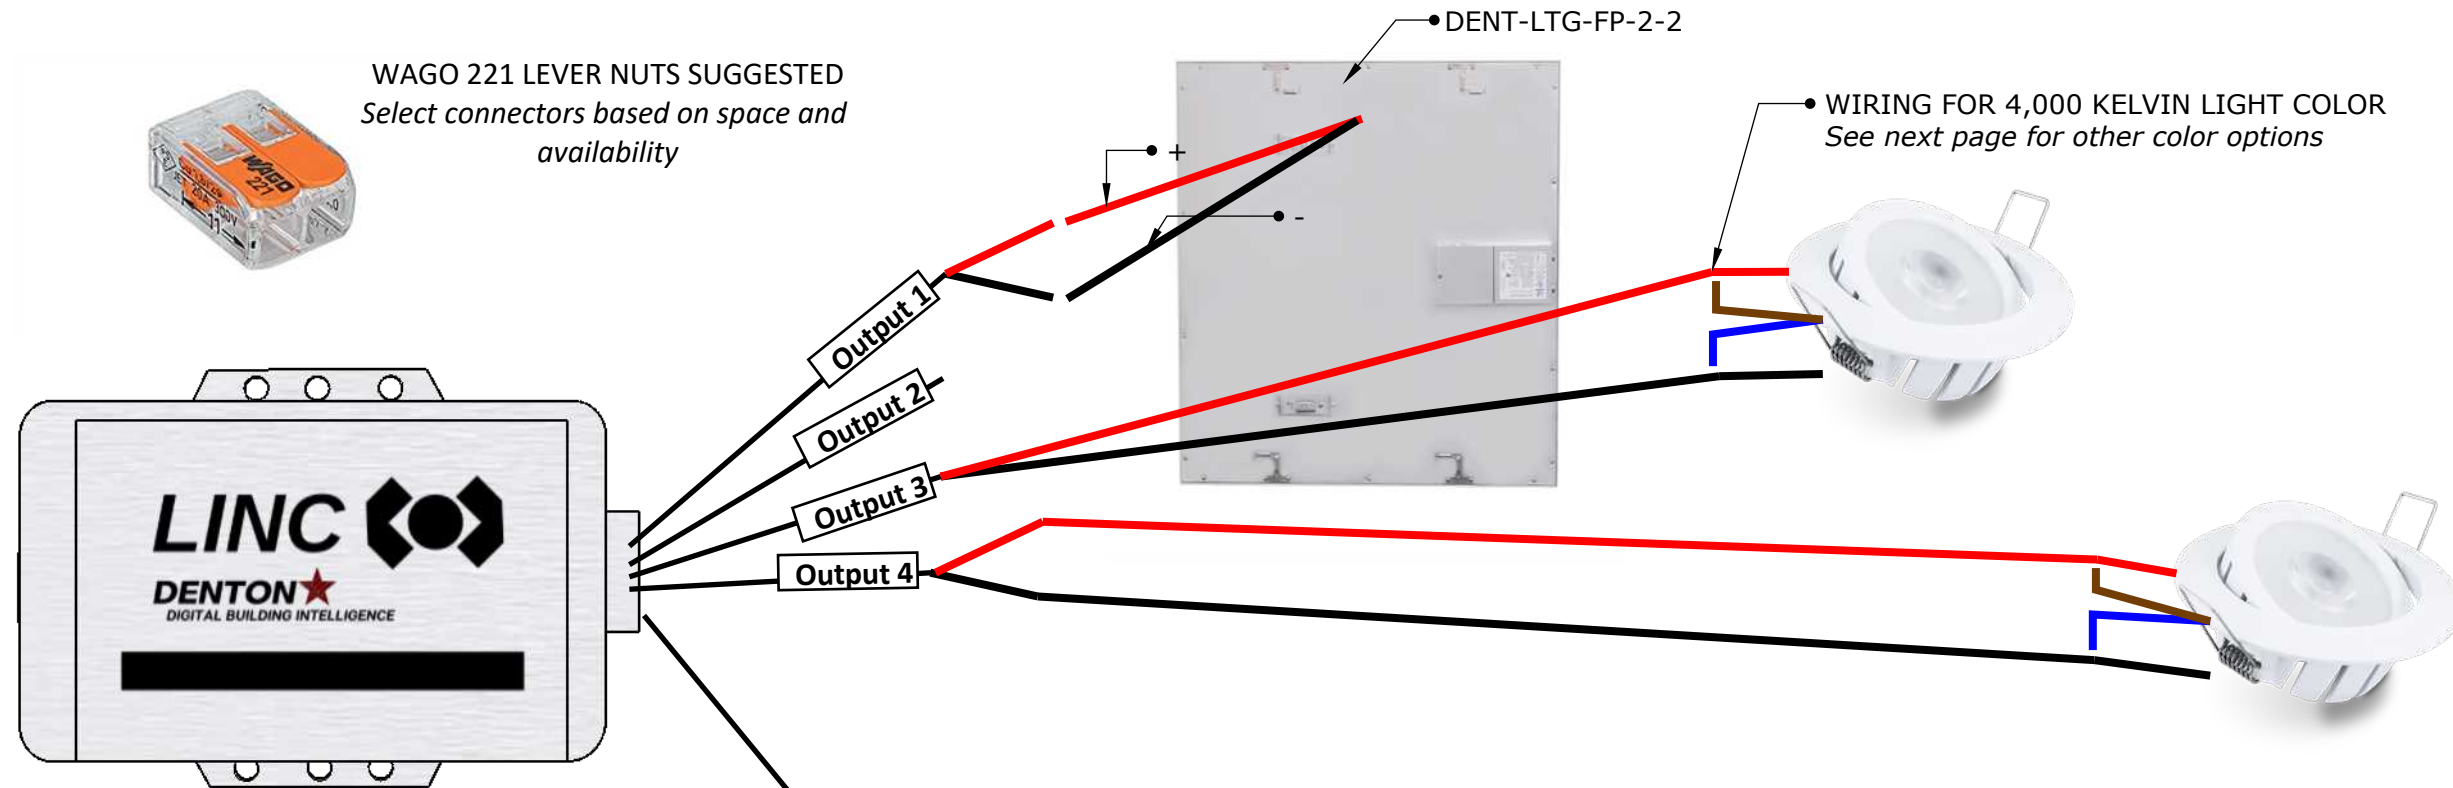

Denton Digital Building Intelligence PoE Lighting Install Kit

DENT-LK-C2-B (1x 2X2 CEILING TROFFERS+2x 4" GIMBAL LIGHTS)

PACKING LIST		
QTY	SKU OR ID	DETAILS
1	DENT-LINC-CC	LED CONTROL DRIVER
1	GPOE-1AB-56V60W	PoE 60 WATT INJECTOR WITH Y CABLE
1	DENT-WS-S4	4 BUTTON CONTROL SWITCH
1	LTG-FP-2-2-4K	2X2 CEILING TROFFER (4000K)
2	DWN-4-RDG-WH	4" GIMBAL DOWNLIGHT

- Locate where the Power Sourcing Equipment (PSE) will be located within 330 ft (100m) of the lighting controller location
- Locate and install the DENT-LINC within 100 ft of the final location of the lights and controller. You can install it in the ceiling or in a centralized control room
- Run wiring and install light fixtures and controller

Denton Contractor Lighting Kit

3616 Far West Blvd
Suite 117-294
Austin TX 78731

DATE:
June 28, 2022

TITLE:
DENT-LK-C2-B
Layout

DRAWING NUMBER:

01

DENT-LK-C2-B

WAGO 221 LEVER NUTS SUGGESTED
Select connectors based on space and availability

S4 -> Brown -> Input 4
S3 -> Green -> Input 3
S2 -> Yellow -> Input 2
LED 1-4 -> Red -> +24 VDC
S1 -> Orange -> Input 1
C -> Blue -> V-

MULTI-CONDUCTOR
COLORS MAY VARY

Switch 1 - S1 - Input 1
Toggle All Lights ON/OFF